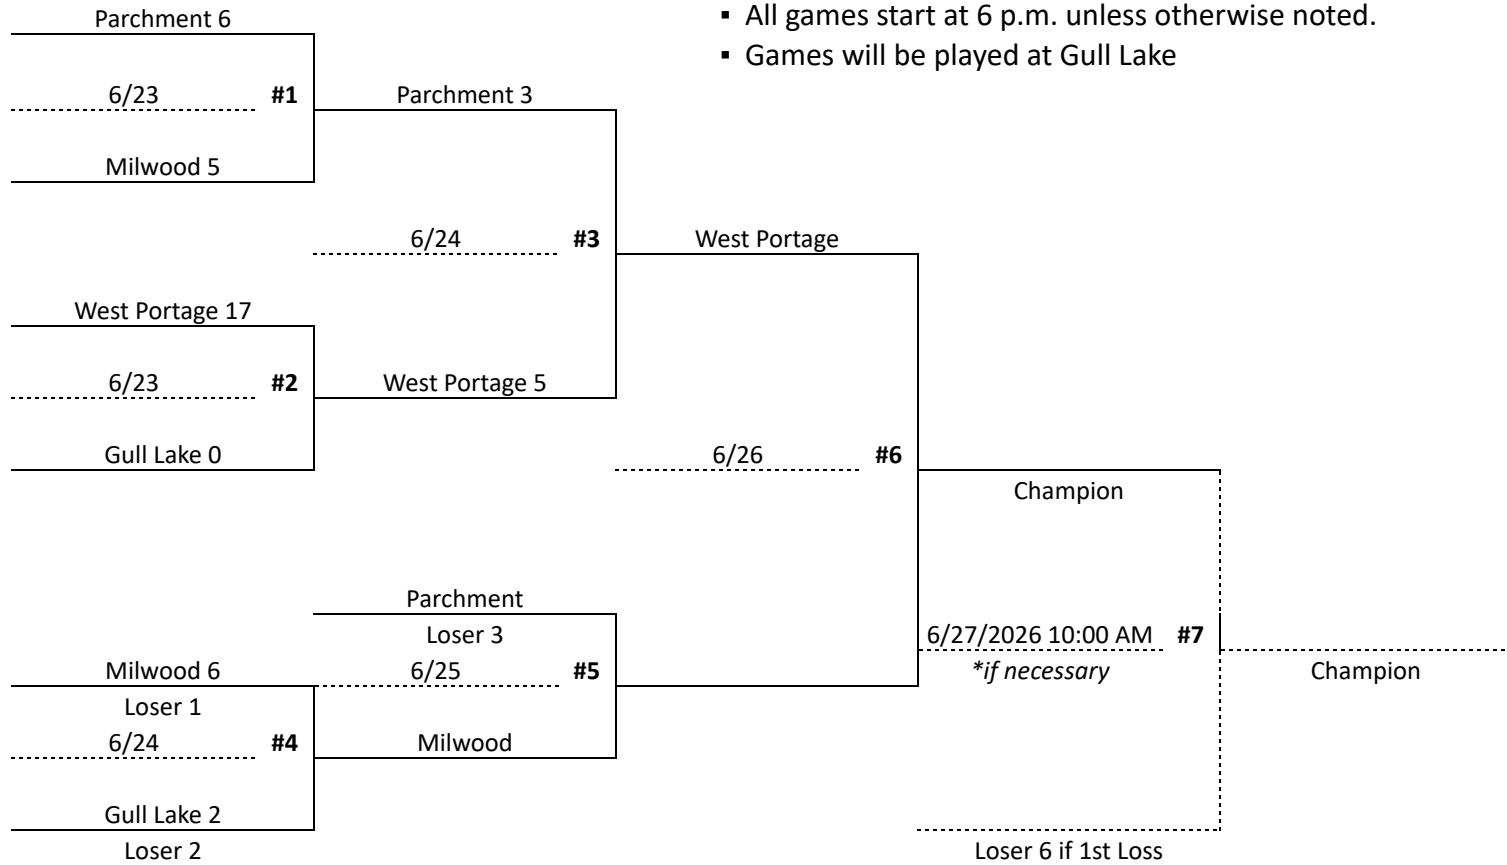

DIVISION 10-12 Softball

- All games start at 6 p.m. unless otherwise noted.
- Games will be played at Gull Lake

6/24/26